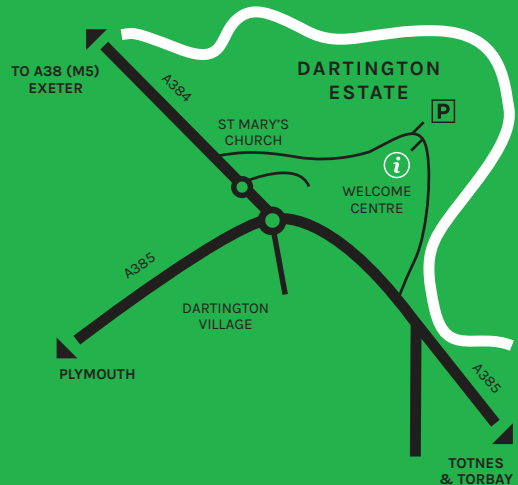

Getting Here

Dartington Estate is 1 mile from Totnes off the A384 in the heart of South Devon. The Welcome Centre is situated at the centre of the Estate in the Courtyard Area. For further details on getting here by car, bike, bus, train and on foot go to: dartington.org/visit